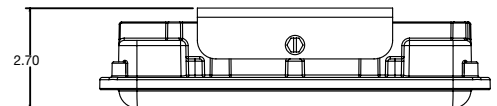

6408 Parkland Drive • Suite 104 • Sarasota, FL 34243 • 941.751.6800 • www.evocalighting.com