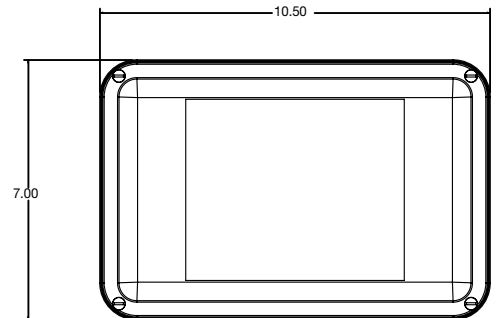

6408 Parkland Drive • Suite 104 • Sarasota, FL 34243 • 941.751.6800 • www.evocalighting.com