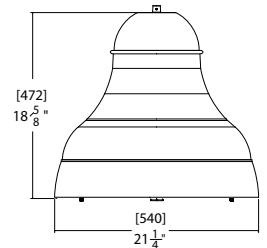

6408 Parkland Drive • Suite 104 • Sarasota, FL 34243 • 941.751.6800 • www.evocalighting.com