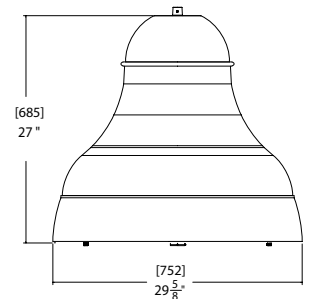

6408 Parkland Drive • Suite 104 • Sarasota, FL 34243 • 941.751.6800 • www.evocalighting.com